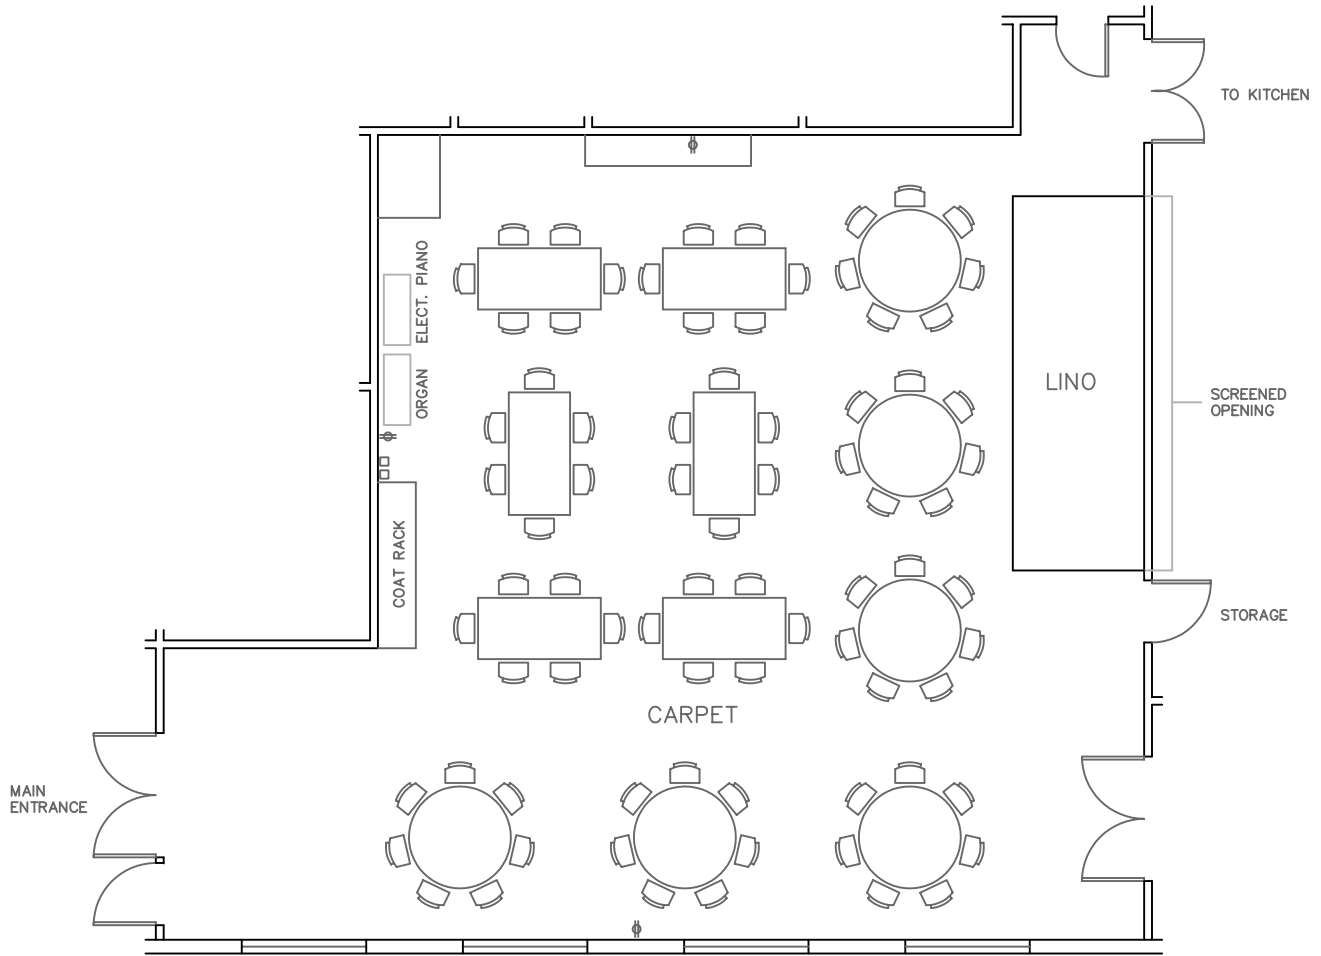

38

ROOM NAME	AREA (SQ.FT.)	CAPACITY
EVERGREEN LOUNGE	1408	78 PEOPLE

NOTES: CAN ADD ADDITIONAL TABLES, CHAIRS TO BRING TOTAL CAPACITY TO 90 PEOPLE

⚡	ELECT. OUTLET
□	PA SYSTEM