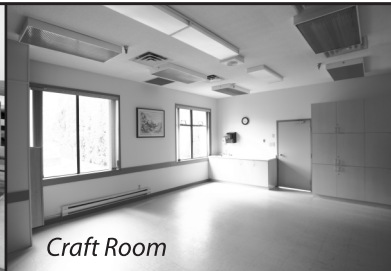

Craft Room

Facility Features

- ~ Downtown Courtenay location with ample off-street parking
- ~ Meeting rooms customized to suit your specific needs
- ~ Clean facilities with courteous staff
- ~ Competitive rates
- ~ Hourly and day rates available
- ~ Air conditioned
- ~ Audio visual equipment available
- ~ Internet access - now with WIFI
- ~ Wheelchair accessible
- ~ Fully-equipped commercial kitchen
- ~ Performing stage

Where the Comox Valley Meets!

Florence Filberg Centre

411 Anderton Avenue, Courtenay, BC V9N 6C6
Office open Monday to Friday (8:30 am ~ 4:30 pm)

Tel. 250-338-1000 Fax. 250-338-0303

Email: filberg@courtenay.ca