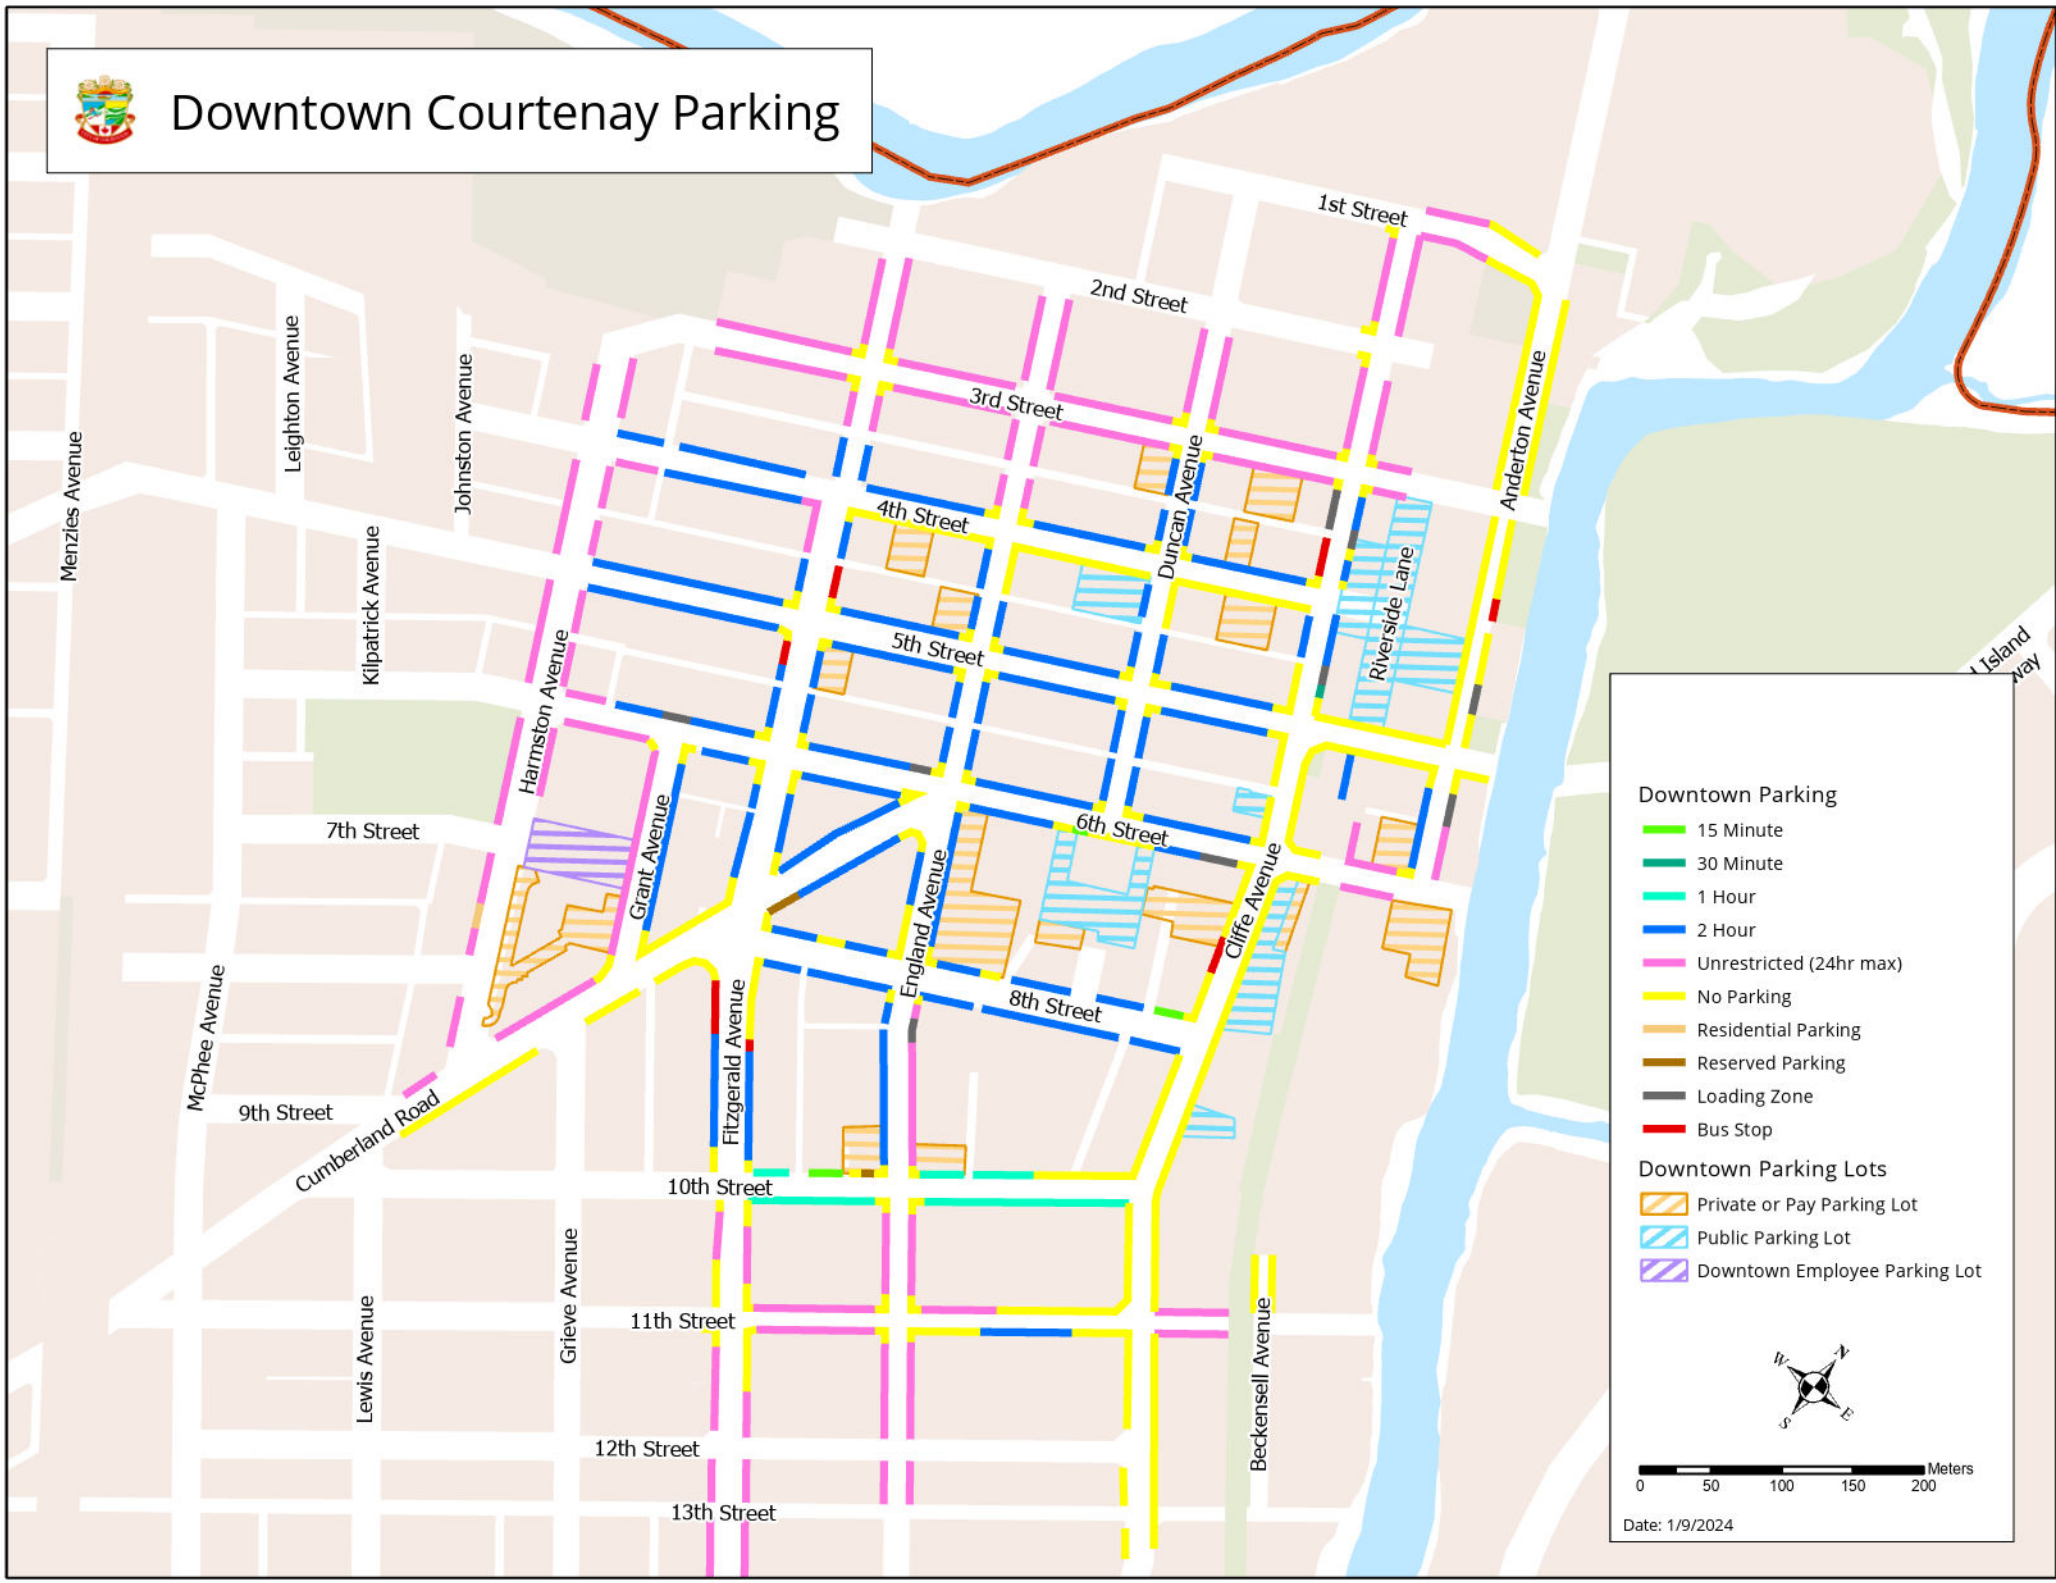

# Downtown Courtenay Parking

- Downtown Parking**
- 15 Minute
  - 30 Minute
  - 1 Hour
  - 2 Hour
  - Unrestricted (24hr max)
  - No Parking
  - Residential Parking
  - Reserved Parking
  - Loading Zone
  - Bus Stop
- Downtown Parking Lots**
- Private or Pay Parking Lot
  - Public Parking Lot
  - Downtown Employee Parking Lot