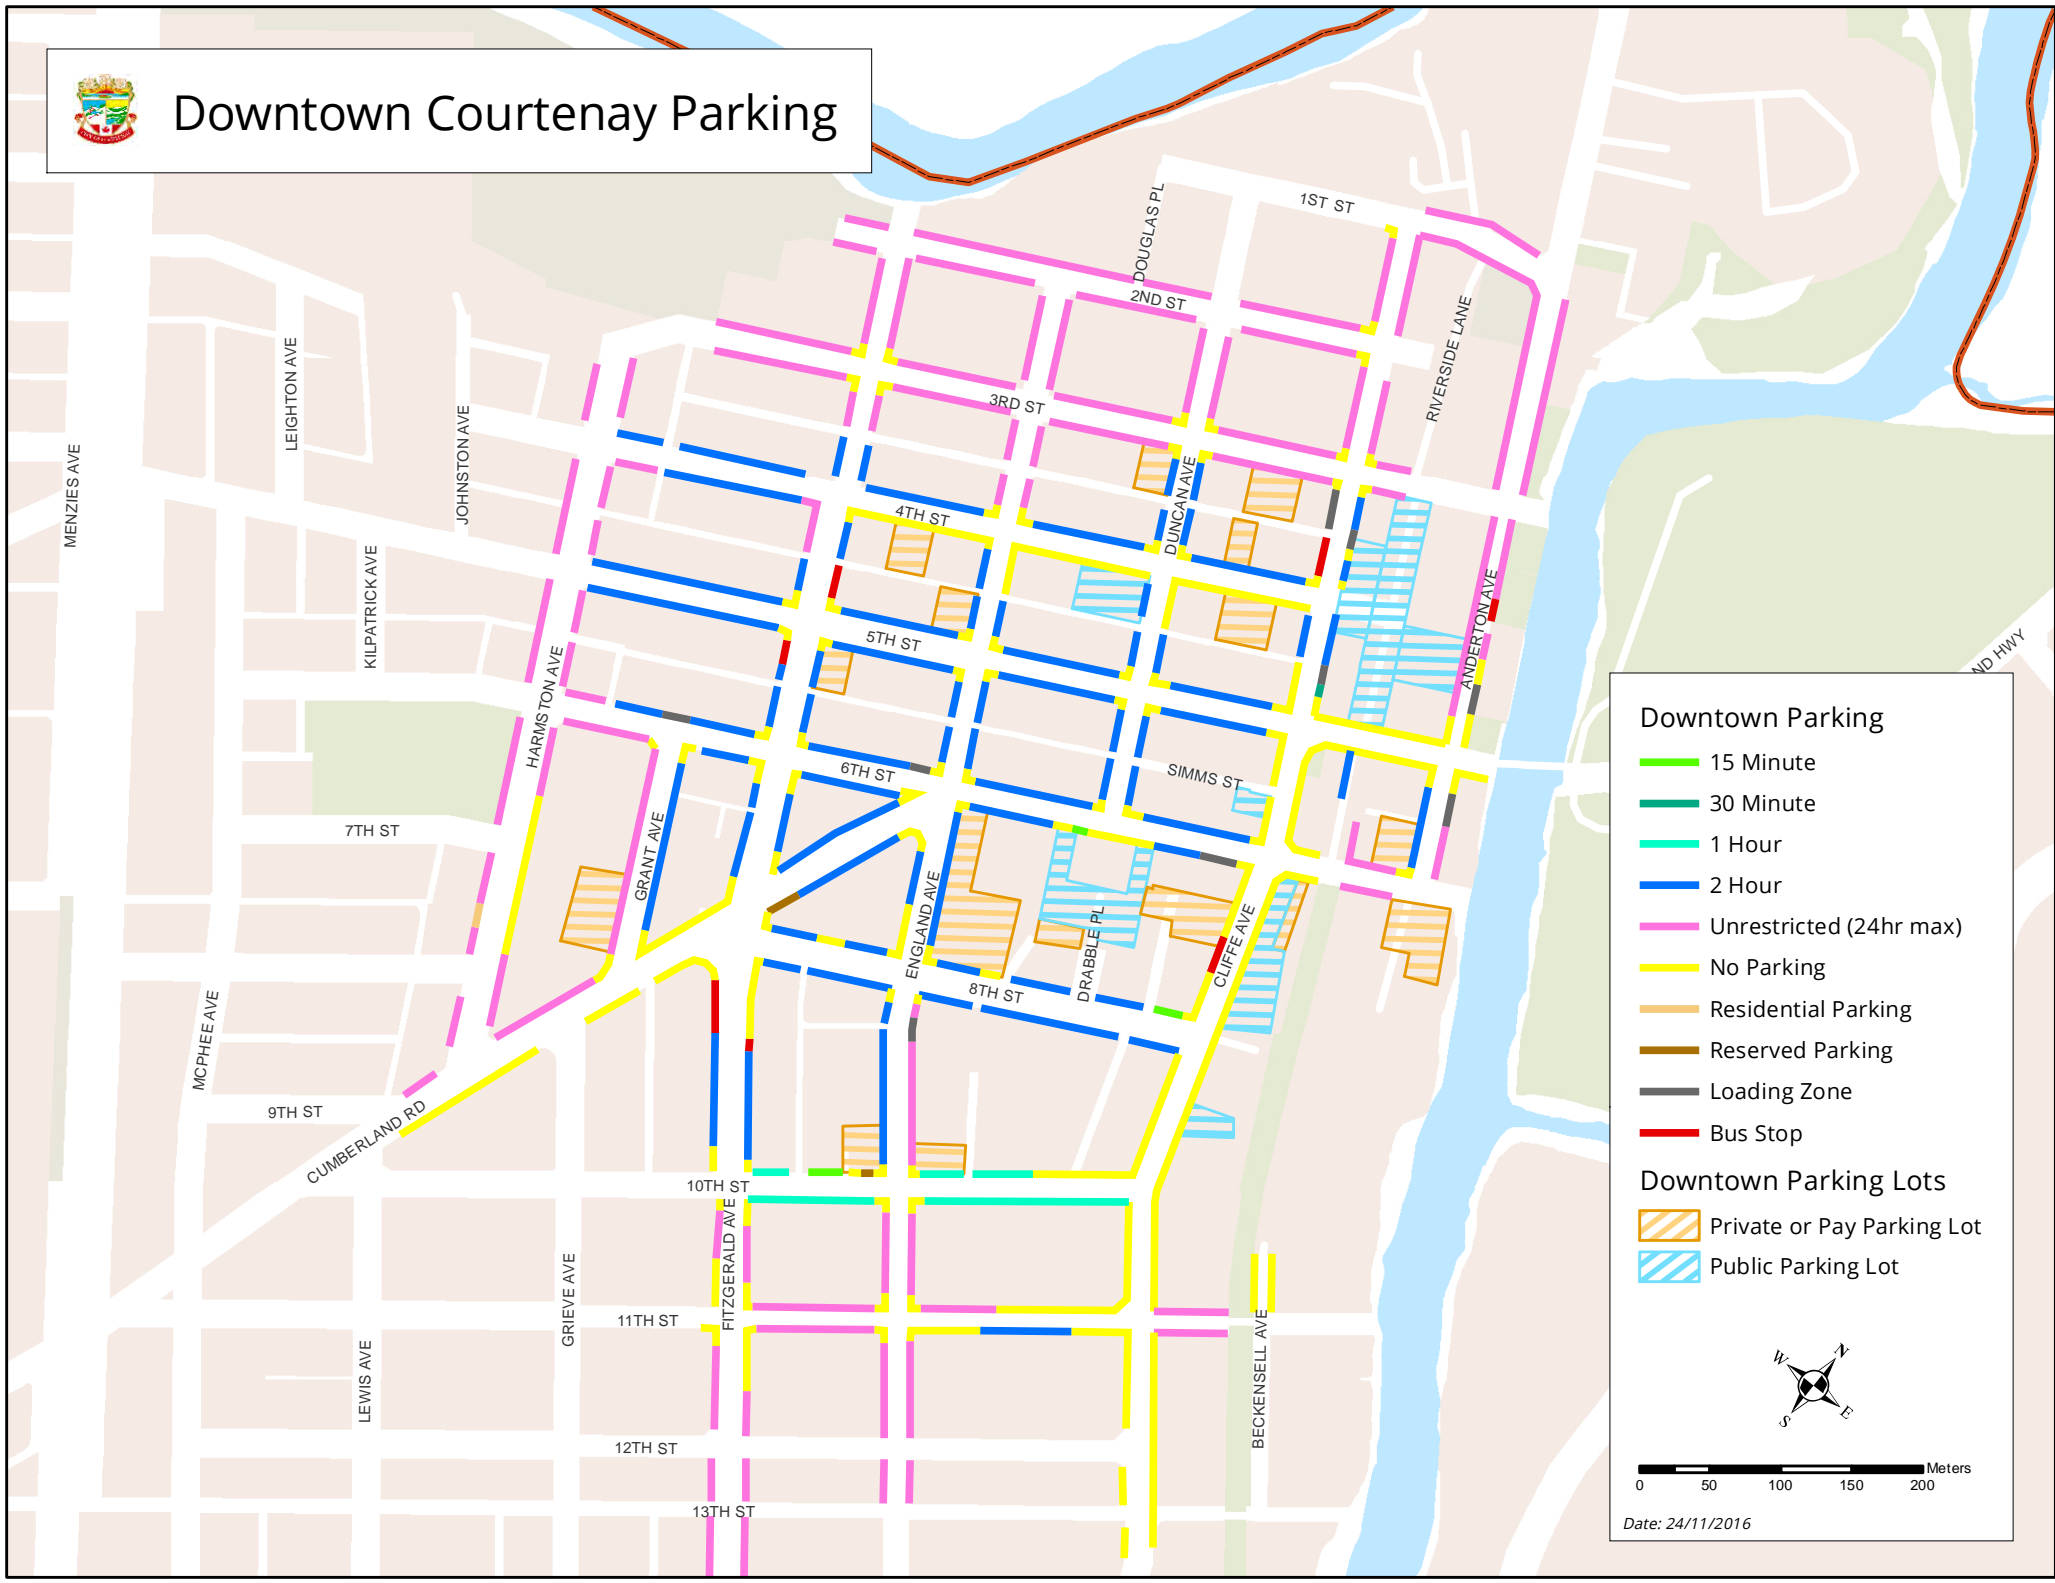

Downtown Courtenay Parking

Downtown Parking

- 15 Minute
- 30 Minute
- 1 Hour
- 2 Hour
- Unrestricted (24hr max)
- No Parking
- Residential Parking
- Reserved Parking
- Loading Zone
- Bus Stop

Downtown Parking Lots

- Private or Pay Parking Lot
- Public Parking Lot

0 50 100 150 200 Meters

Date: 24/11/2016