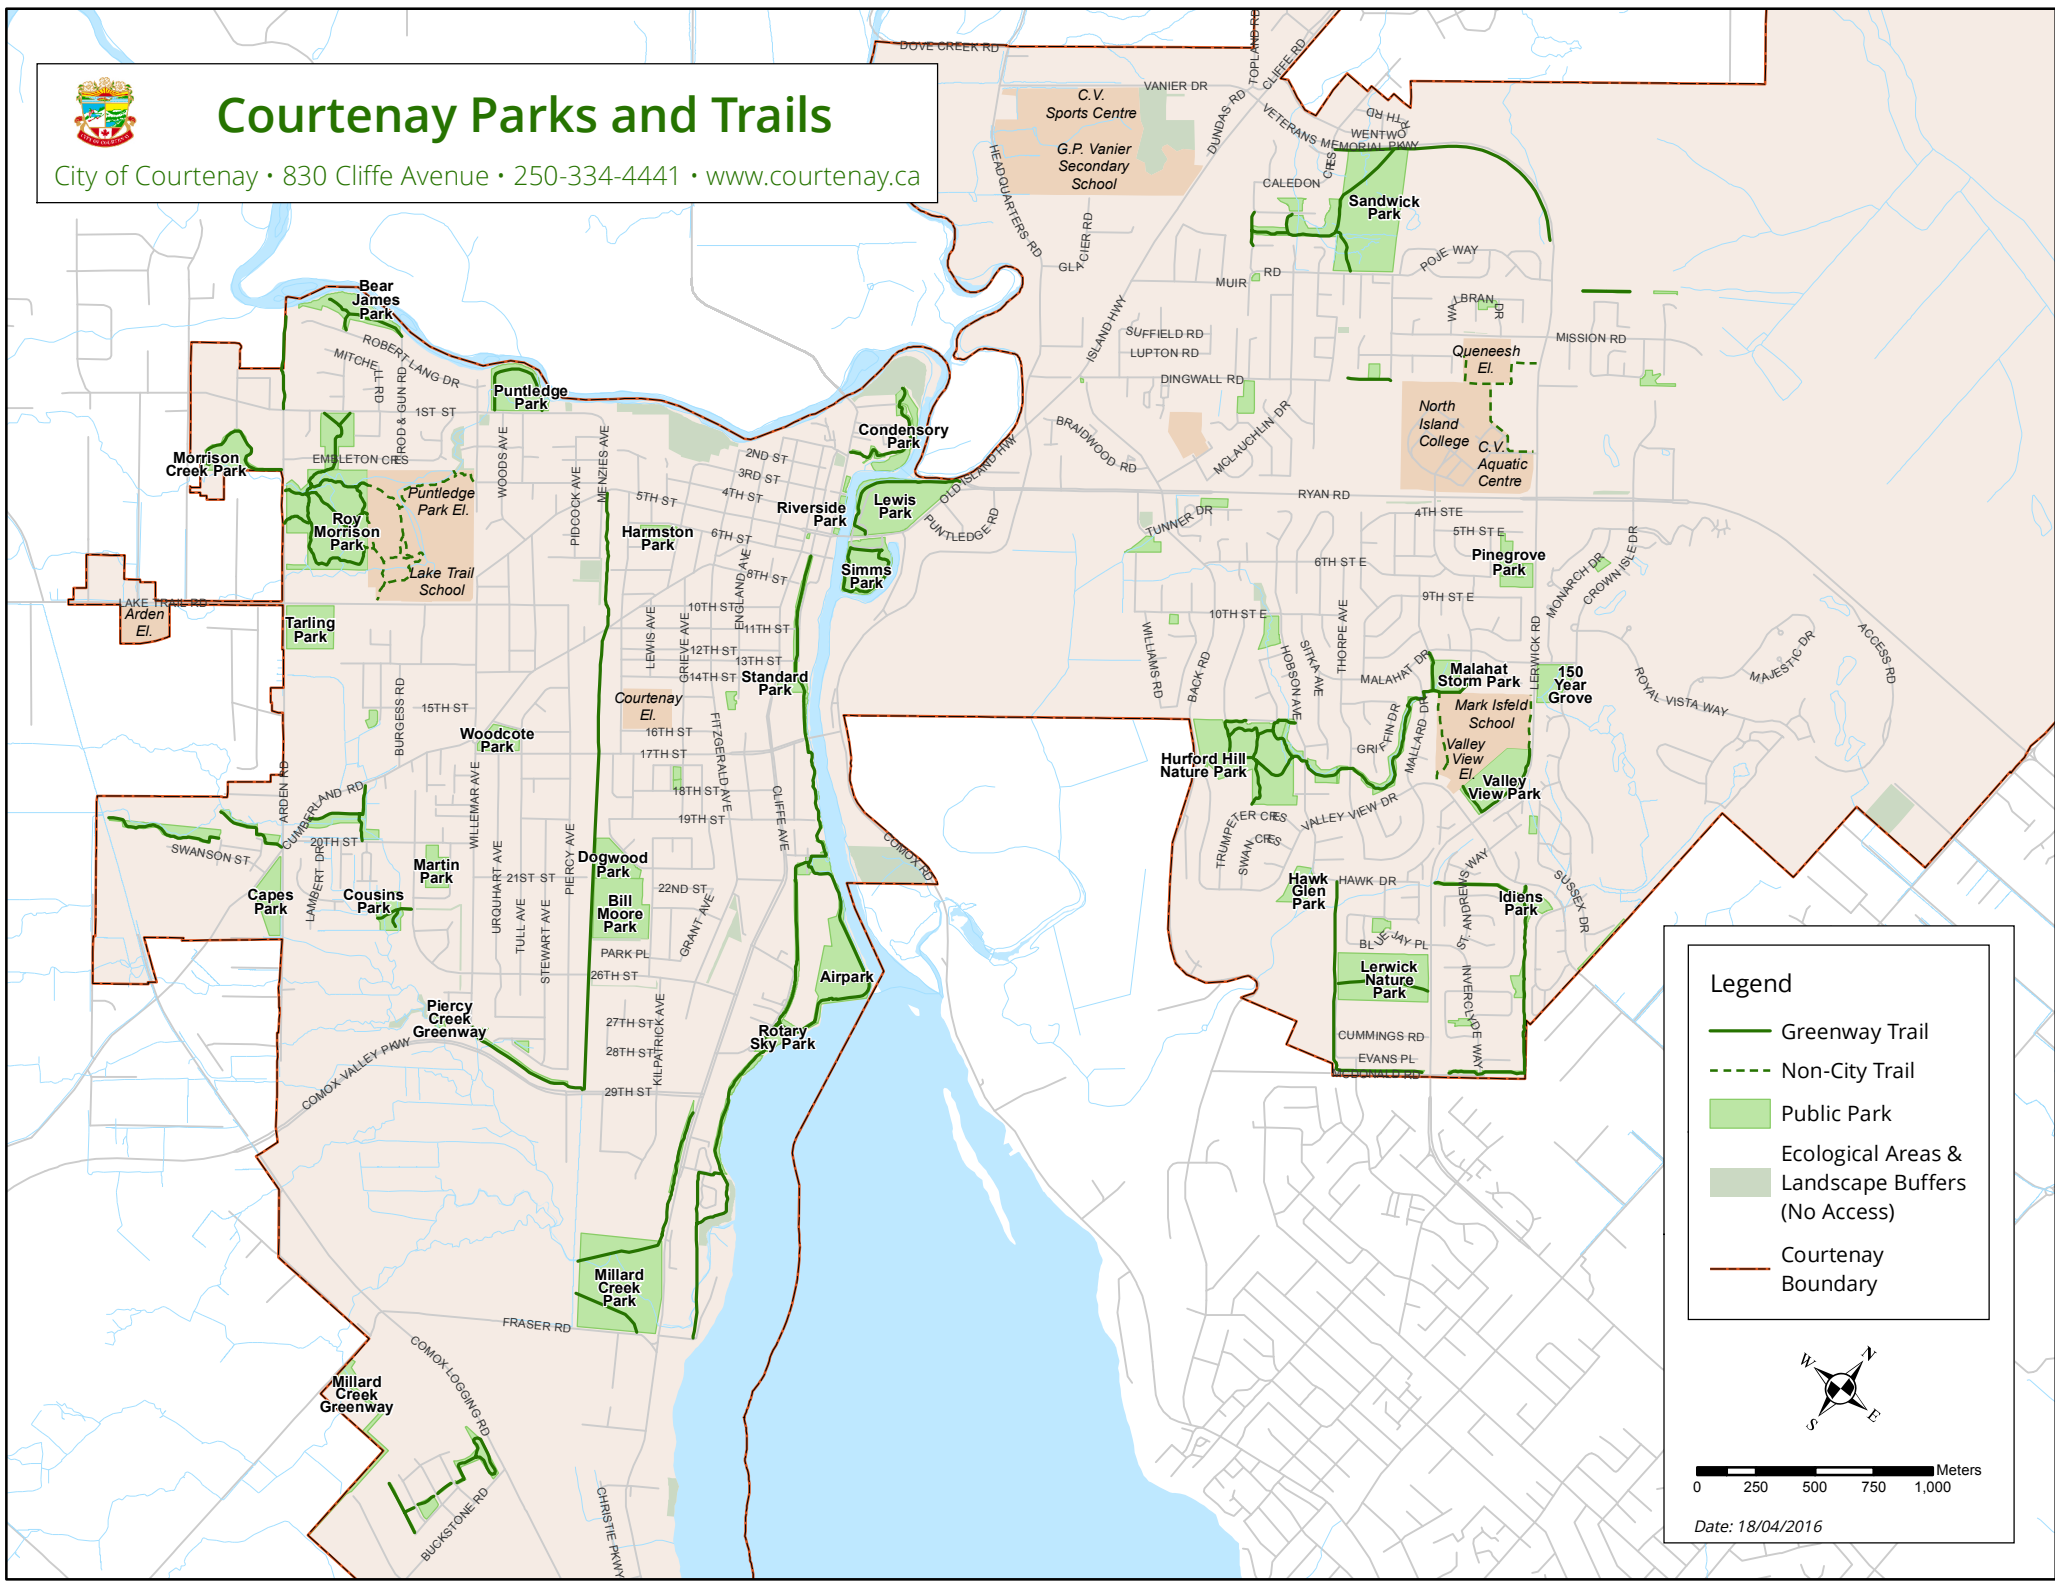

Courtenay Parks and Trails

City of Courtenay • 830 Cliffe Avenue • 250-334-4441 • www.courtenay.ca

Legend

- Greenway Trail
- Non-City Trail
- Public Park
- Ecological Areas & Landscape Buffers (No Access)
- Courtenay Boundary