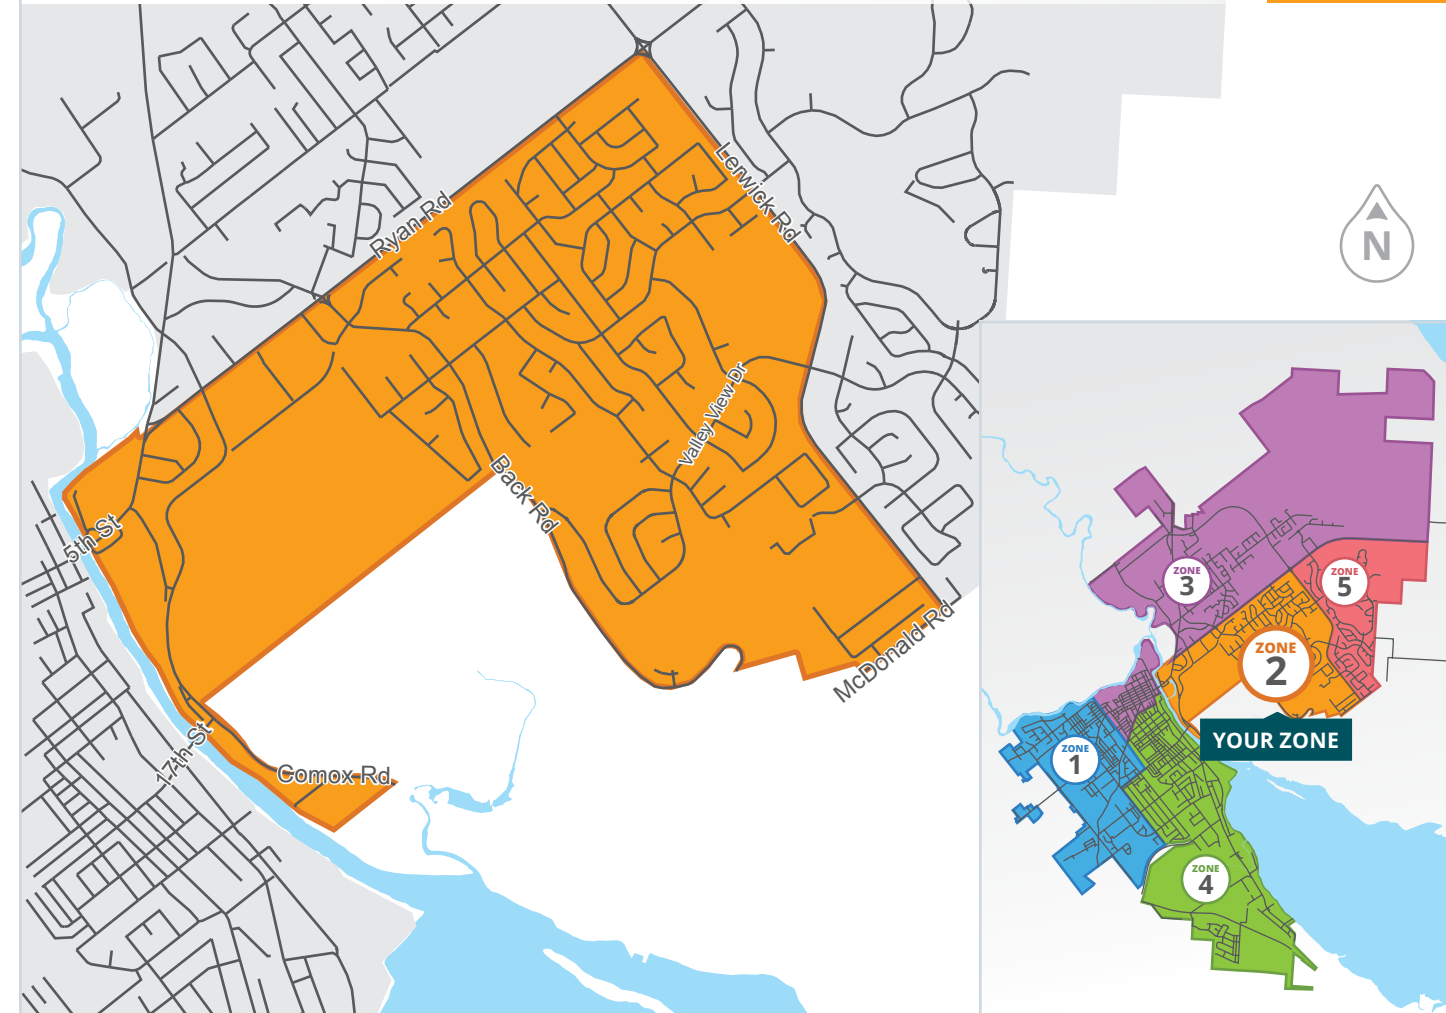

GET REMINDERS
RIGHT TO YOUR
SMART PHONE!

DOWNLOAD
THE FREE APP

■ Garbage & Yard
 ■ Garbage, Yard & Recycling
 ● Statutory Holidays

YOUR COLLECTION ZONE

Collection Missed? Please call 250.338.1525

ZONE 2

WHY IS MY ZONE CHANGING?