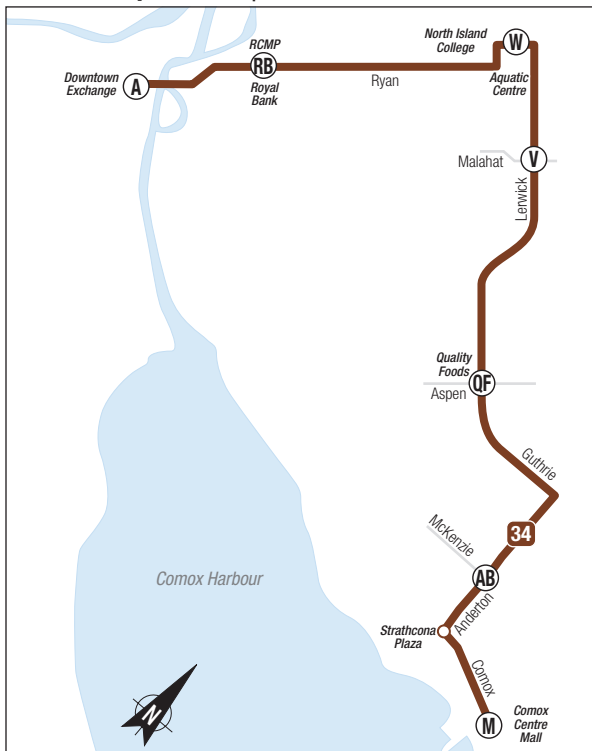

Comox Valley Transit

New – 34 C2C Express

Effective January 5, 2015

34 C2C Express							Limited Stops						
To Comox							To Courtenay						
Monday to Friday													
(A)	(RB)	(W)	(V)	(QF)	(AB)	(M)	(M)	(AM)	(QF)	(LM)	(W)	(RB)	(A)
Lv. Downtown: Cliffe and 4th	Royal Bank	Aquatic Centre	Lerwick and Malahat	Quality Foods	Strathcona Plaza (Anderton Rd)	Ar. Comox Centre Mall	Lv. Comox Centre Mall	Anderton and McKenzie	Quality Foods	Lerwick and Malahat	Aquatic Centre	Royal Bank	Ar. Downtown: Cliffe and 4th
7:10	7:13	7:17	7:21	7:23	7:26	7:27	6:51	6:53	6:56	6:58	7:03	7:05	7:10
7:21	7:24	7:28	7:32	7:34	7:37	7:38	7:30	7:32	7:35	7:37	7:42	7:44	7:49
8:00	8:03	8:07	8:11	8:13	8:16	8:17	7:41	7:43	7:46	7:48	7:53	7:55	8:00
C2 8:13	8:16	8:20	8:24	8:26	8:29	8:30	8:20	8:22	8:25	8:27	8:32	8:34	8:39
8:40	8:43	8:47	8:51	8:53	8:56	8:57	9:00	9:02	9:05	9:07	9:12	9:14	9:19
4:20	4:23	4:27	4:31	4:33	4:36	4:37	4:40	4:42	4:45	4:47	4:52	4:54	4:59
4:49	4:52	4:56	5:00	5:02	5:05	5:06	—	—	—	—	—	—	—
5:15	5:18	5:22	5:26	5:28	5:31	5:32	5:09	5:11	5:14	5:16	5:21	5:23	5:28
5:38	5:41	5:45	5:49	5:51	5:54	5:55	5:35	5:37	5:40	5:42	5:47	5:49	5:54
6:05	6:08	6:12	6:16	6:18	6:21	6:22	—	—	—	—	—	—	—
Saturday													
7:50	7:53	7:57	8:01	8:03	8:06	8:07	7:31	7:33	7:36	7:38	7:43	7:45	7:50
8:30	8:33	8:37	8:41	8:43	8:46	8:47	8:05	8:07	8:10	8:12	8:17	8:19	8:24
—	—	—	—	—	—	—	8:50	8:52	8:55	8:57	9:02	9:04	9:09
5:45	5:48	5:52	5:56	5:58	6:01	6:02	5:10	5:12	5:15	5:17	5:22	5:24	5:29
6:25	6:28	6:32	6:36	6:38	6:41	6:42	6:05	6:07	6:10	6:12	6:17	6:19	6:24

34 C2C Express stops at these stations:

- (W) Bus does not stop at N.I.C. bus shelter. Bus will stop at the Aquatic Centre.
- C2** Combined routing: From Comox Mall, trip continues as 4 Comox School Special to Highland Sec, then along Guthrie and Lerwick to Mark Isfeld. Trip ends at Mark Isfeld at 8:53am.

Transit Trip Planner

Plan your trip! Visit: www.bctransit.com

Pick up a new Rider's Guide on board or visit www.bctransit.com for more information.