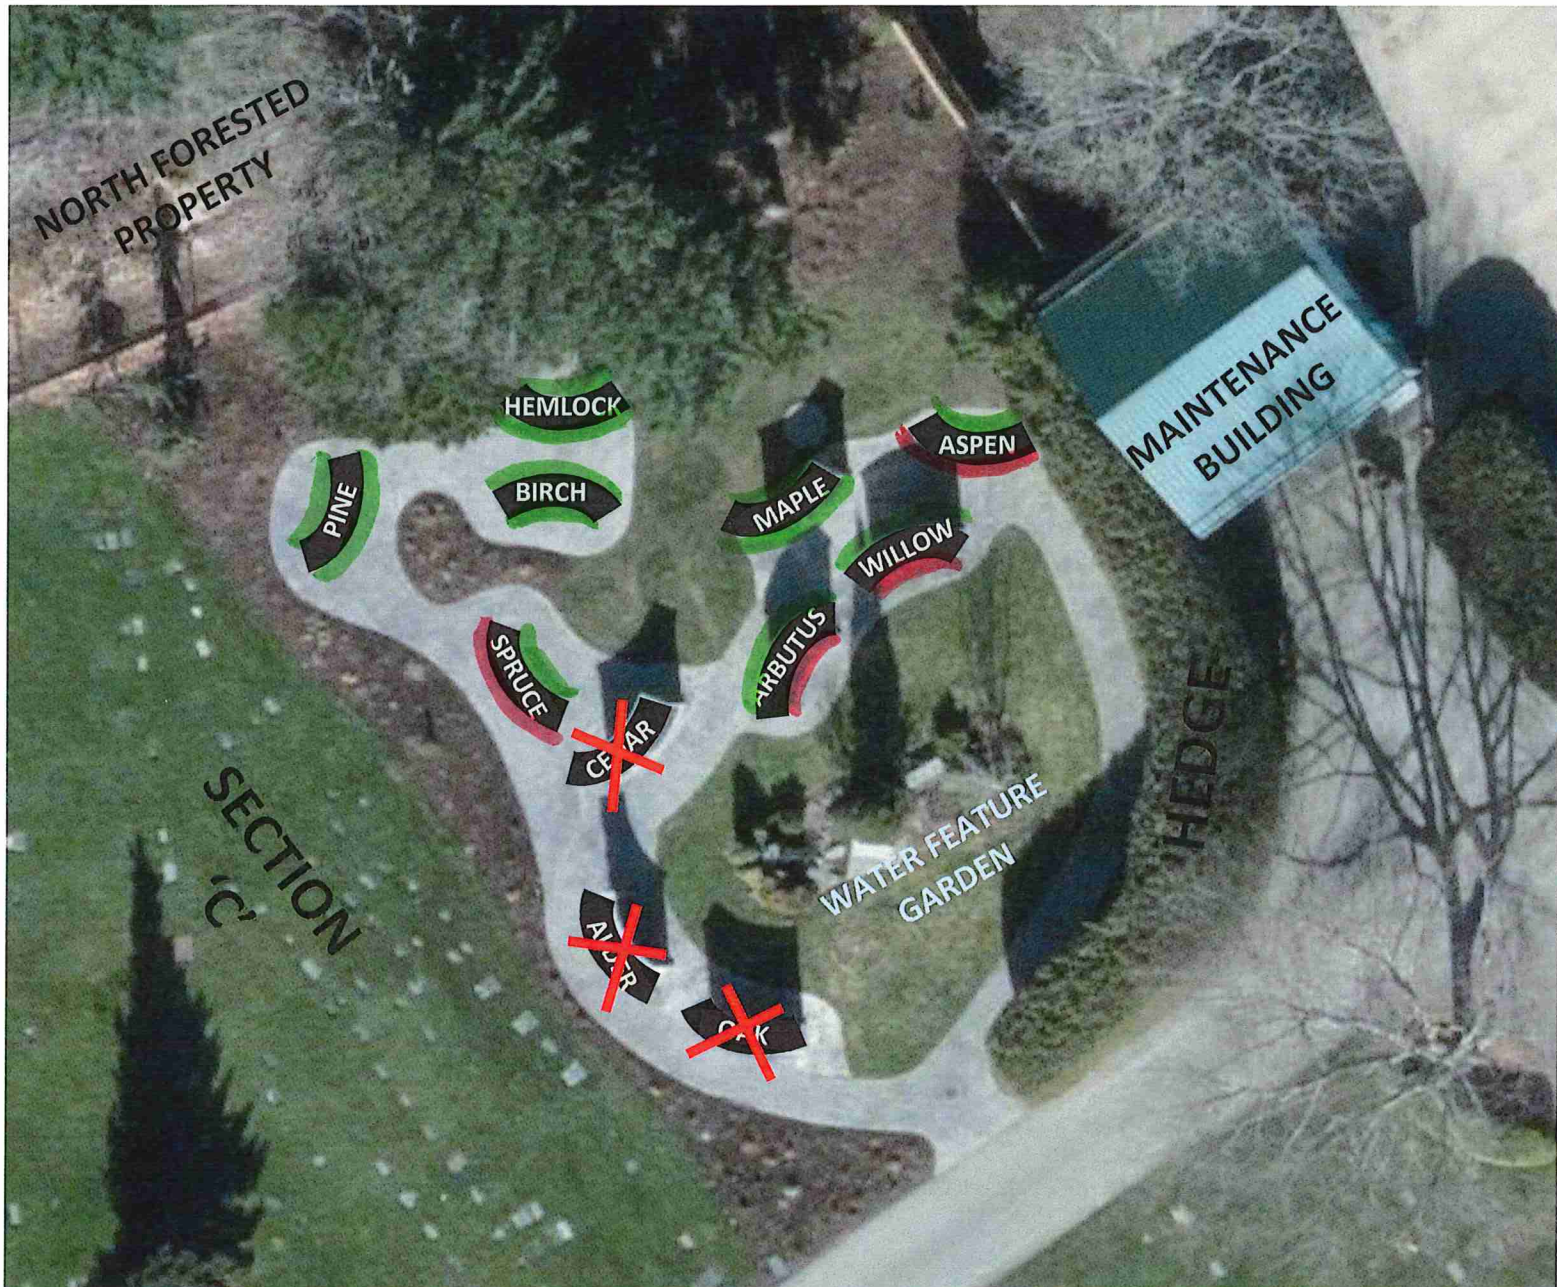

G Section Columbariums

Please Note: Oak, Alder and Cedar have no reservable niches remaining.
Green highlights indicate niche units still available for reservation on that side of the columbarium.